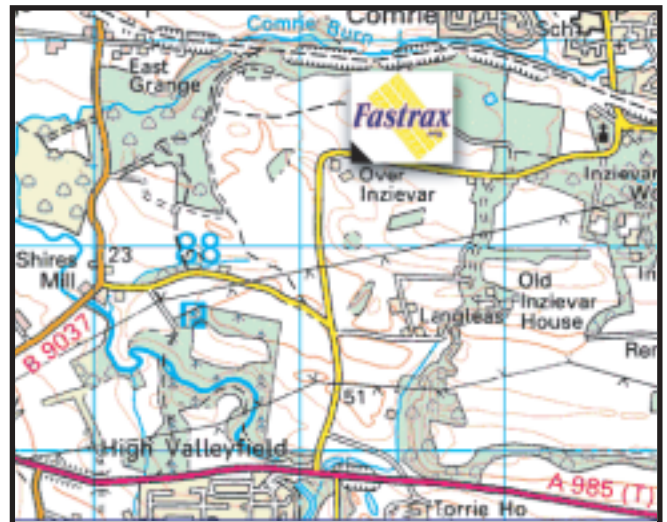

## ✦ Fastrax Venue : : Inzievar Farm, Near Oakley, Fife

**Operator** Fastrax Motorsports Ltd

**Telephone** 01383 880300, mobile 07974 388993

**Location** Inzievar Farm, Near Oakley, Fife

**Directions** From Forth Bridge take Junction 1 on M90, follow A985 for approx. 6 miles to Cairneyhill Roundabout. Take the second lead off still signposted A985 and travel for approximately 1 mile - and turn right signposted Oakley. Do not follow the Oakley sign at the Cairneyhill roundabout. Follow the road for about a mile - Fastrax is situated on right hand side.

From Kincardine Bridge follow A985, signposted Dunfermline, for approximately 5 miles. Cross the Bluther Burn Bridge and immediately take a left turn, signposted Oakley. Follow the road for about a mile - Fastrax is situated on the right hand side of the road.