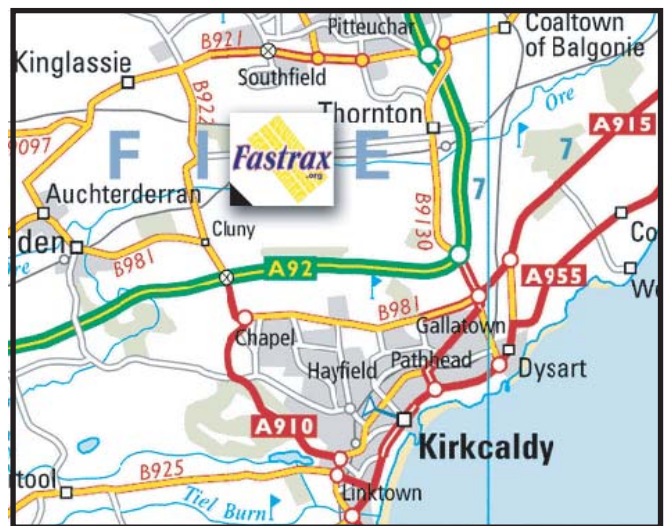

✘ Fastrax Venue : : Cluny Clays, Cluny Mains, By Kirkcaldy

Operator Fastrax Motorsports Ltd

Telephone 01383 880300, mobile 07974 388993

Location Cluny Clays, Cluny Mains, By Kirkcaldy

Directions Depart from Edinburgh on the A90 heading towards the M90 (crossing Forth Road Bridge). Leave M90 at junction 3 turning on to A92. Take the slip road signposted Kirkcaldy West. Turn left on to B981 before bearing right on to B922. Follow this road for approximately 0.5 miles. Cluny Clays is situated on right.